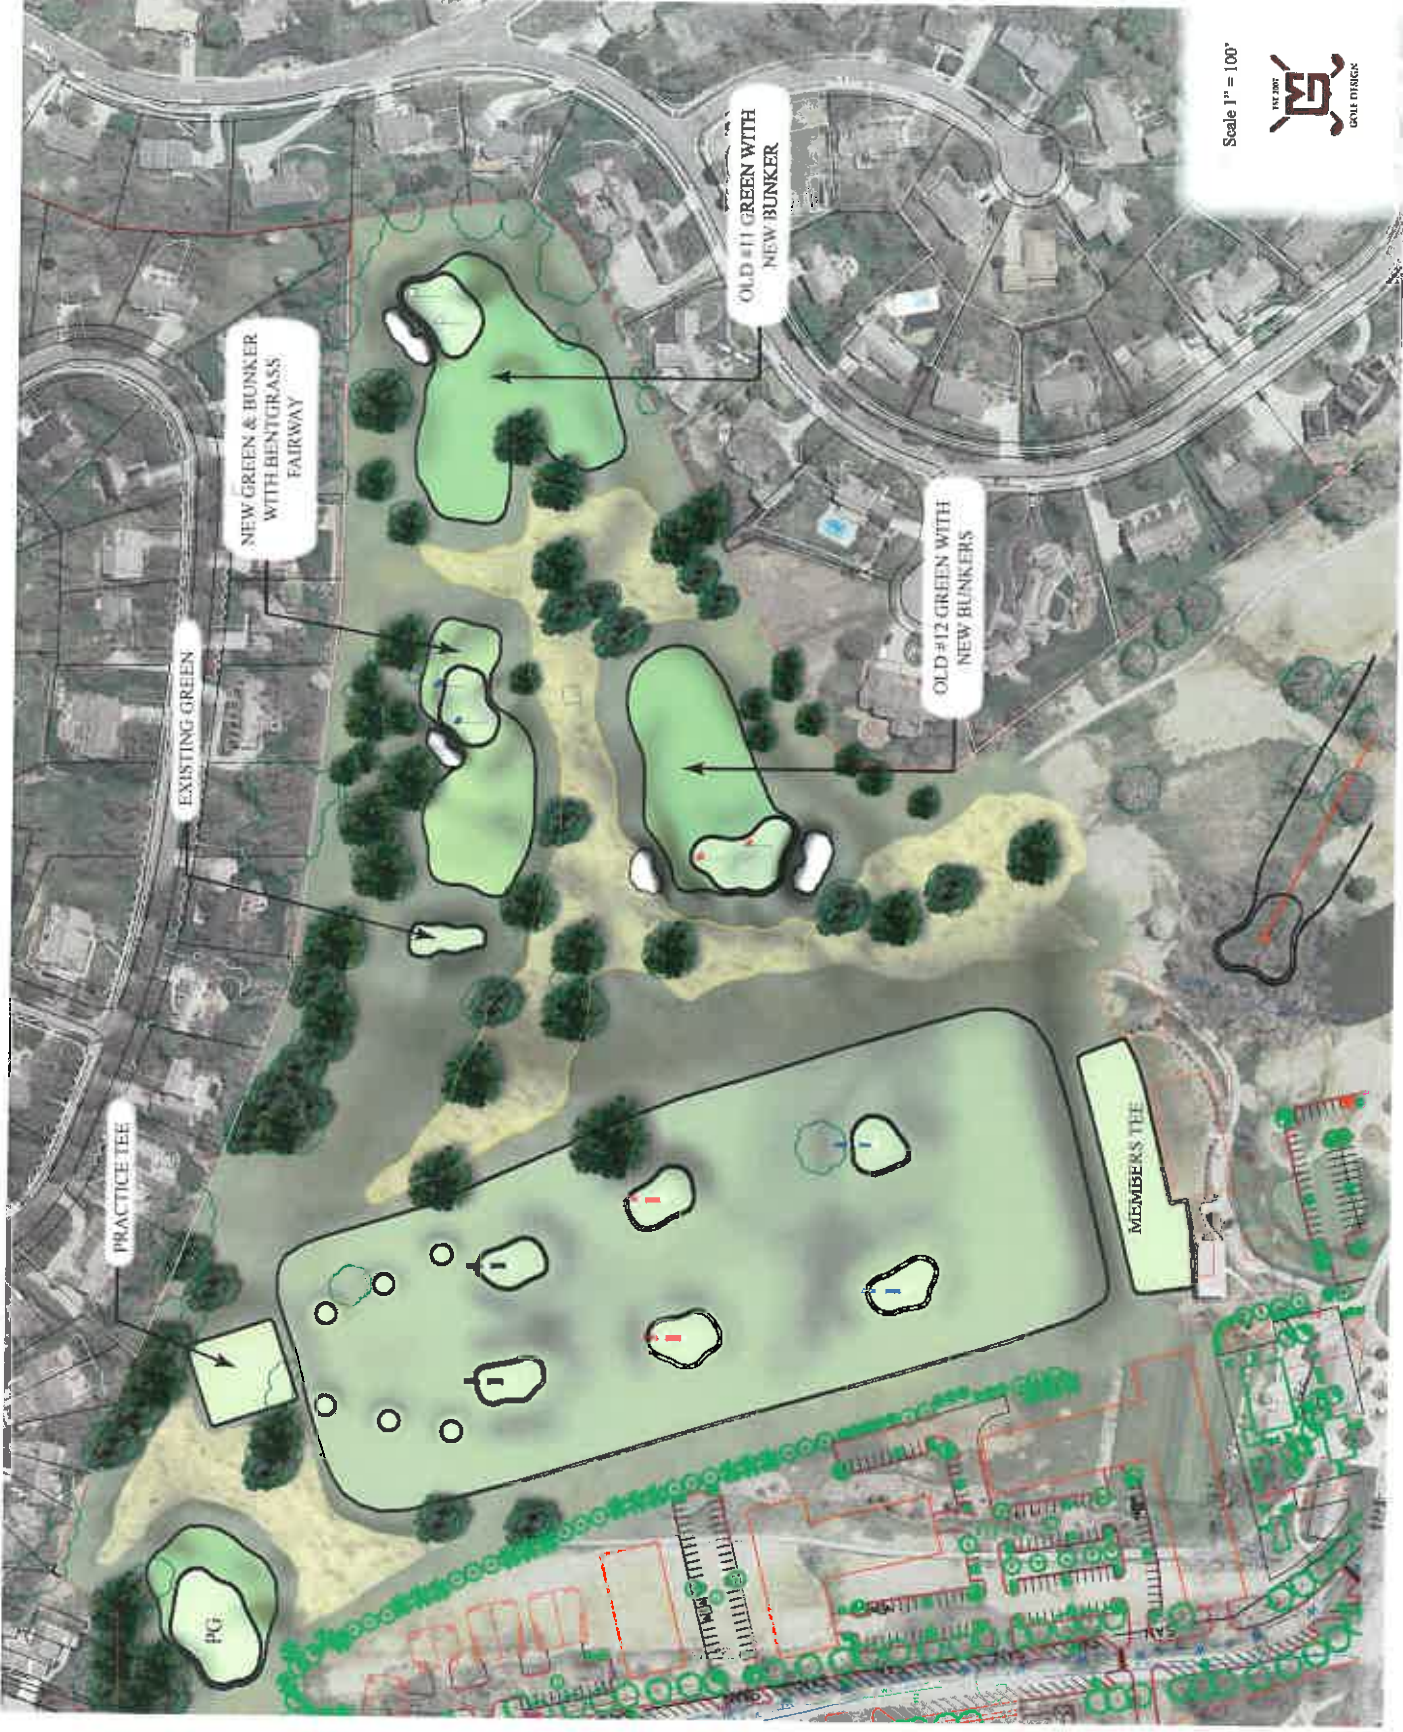

The Jayhawk Club
University of Kansas Golf Team Practice Facility

Scale 1" = 100'